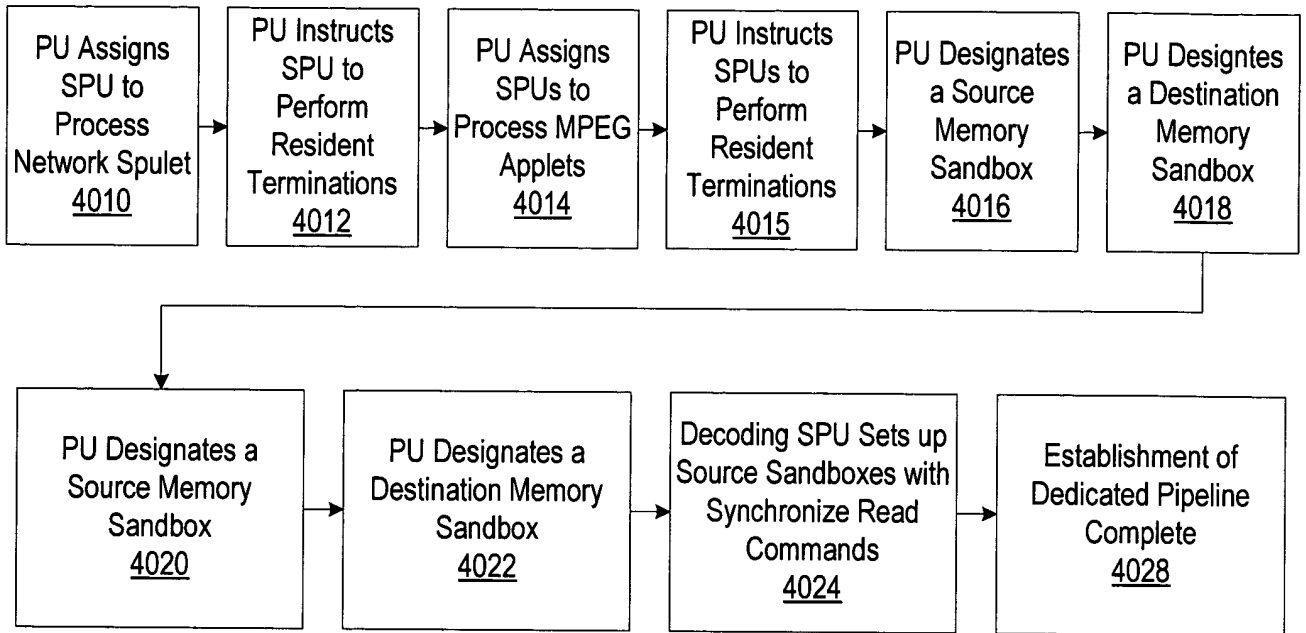

Figure 29

Figure 30

Figure 31

Figure 32

Figure 33

Figure 34

Memory Access Control Table

The diagram shows a table with 64 rows, indexed from 0 to 63. Each row contains four columns: 'Base', 'Size', 'Access Key', and 'Access Key Mask'. Callout 3504 points to the 'ID' column header. Callout 3506 points to the 'Base' column header. Callout 3508 points to the 'Size' column header. Callout 3510 points to the 'Access Key' column header. Callout 3512 points to the 'Access Key Mask' column header. Callout 3502 is an arrow pointing to the table structure.

Figure 35

Figure 36

Figure 37

38 / 60

Figure 38

Figure 39

40 / 60

Figure 40A